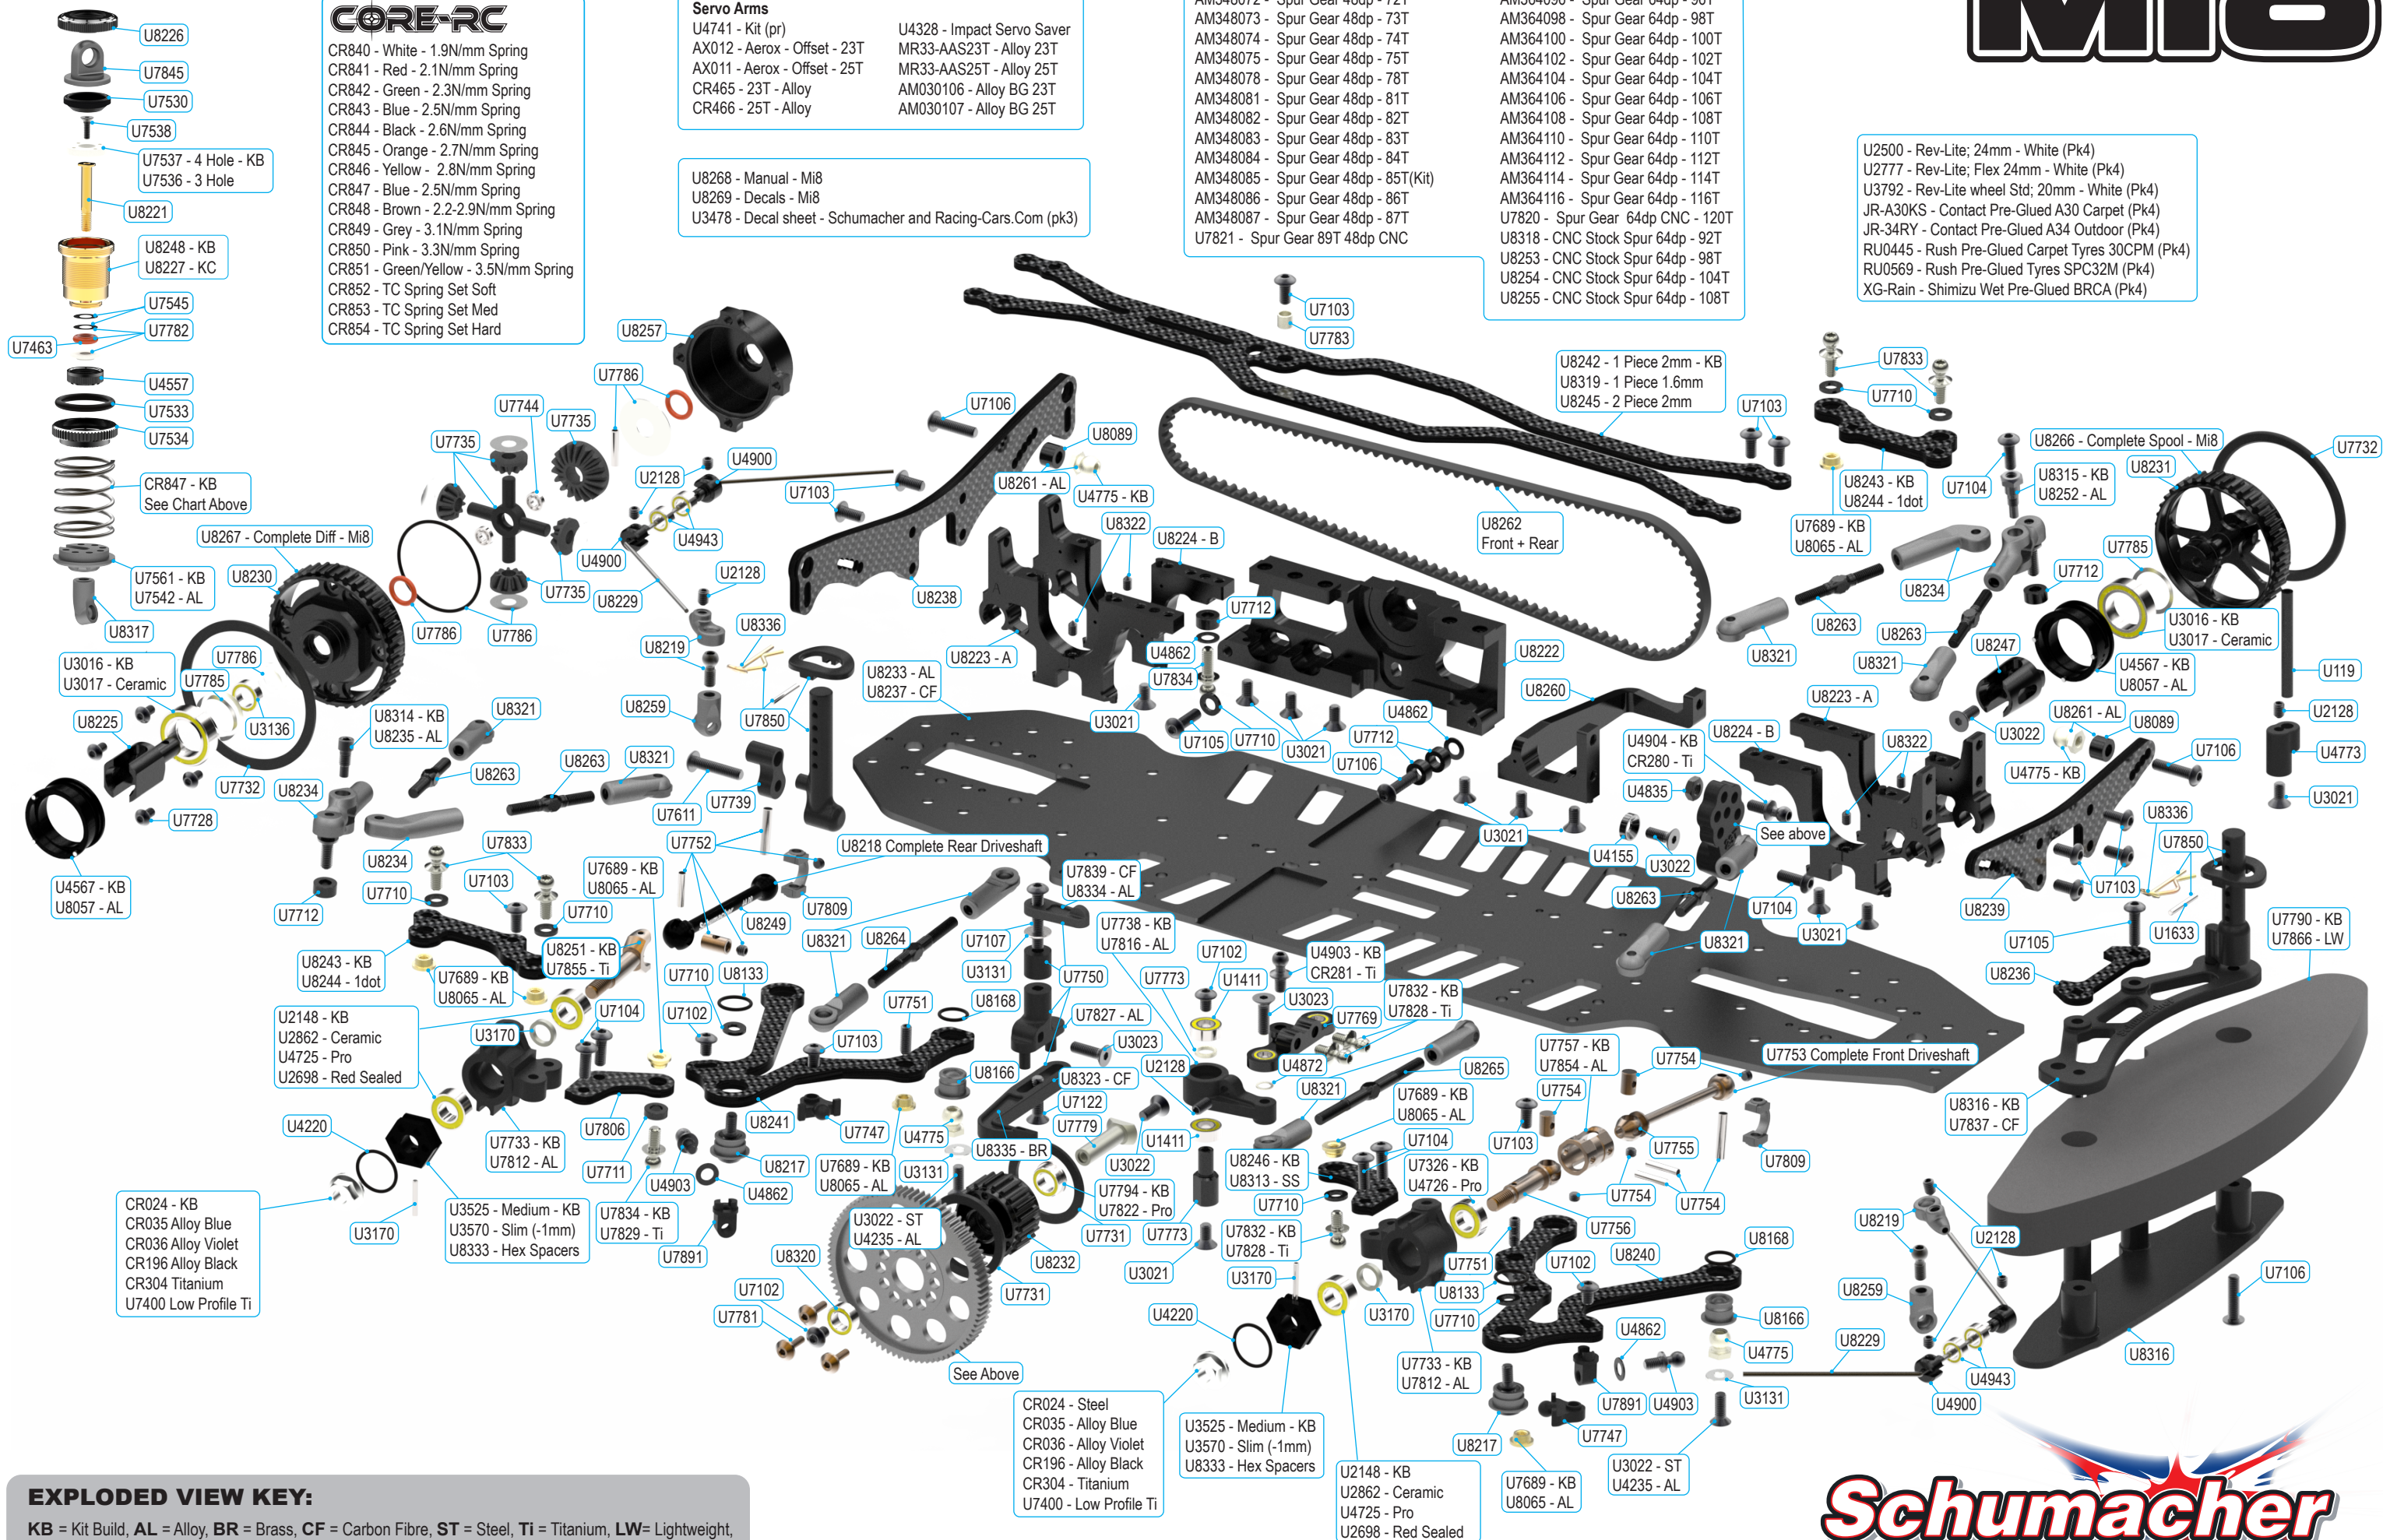

- AM348069 - Spur Gear 48dp - 69T
- AM348070 - Spur Gear 48dp - 70T
- AM348071 - Spur Gear 48dp - 71T
- AM348072 - Spur Gear 48dp - 72T
- AM348073 - Spur Gear 48dp - 73T
- AM348074 - Spur Gear 48dp - 74T
- AM348075 - Spur Gear 48dp - 75T
- AM348078 - Spur Gear 48dp - 78T
- AM348081 - Spur Gear 48dp - 81T
- AM348082 - Spur Gear 48dp - 82T
- AM348083 - Spur Gear 48dp - 83T
- AM348084 - Spur Gear 48dp - 84T
- AM348085 - Spur Gear 48dp - 85T(KIT)
- AM348086 - Spur Gear 48dp - 86T
- AM348087 - Spur Gear 48dp - 87T
- U8212 - Spur Gear 89T 48dp CNC
- AM364090 - Spur Gear 64dp - 90T
- AM364092 - Spur Gear 64dp - 92T
- AM364094 - Spur Gear 64dp - 94T
- AM364096 - Spur Gear 64dp - 96T
- AM364098 - Spur Gear 64dp - 98T
- AM364100 - Spur Gear 64dp - 100T
- AM364102 - Spur Gear 64dp - 102T
- AM364104 - Spur Gear 64dp - 104T
- AM364106 - Spur Gear 64dp - 106T
- AM364108 - Spur Gear 64dp - 108T
- AM364110 - Spur Gear 64dp - 110T
- AM364112 - Spur Gear 64dp - 112T
- AM364114 - Spur Gear 64dp - 114T
- AM364116 - Spur Gear 64dp - 116T
- U8220 - Spur Gear 64dp CNC - 120T
- U8253 - CNC Stock Spur 64dp - 98T
- U8254 - CNC Stock Spur 64dp - 104T
- U8255 - CNC Stock Spur 64dp - 108T

- U2500 - Rev-Lite; 24mm - White (Pk4)
- U2777 - Rev-Lite; Flex 24mm - White (Pk4)
- U3792 - Rev-Lite wheel Std; 20mm - White (Pk4)
- JR-A30KS - Contact Pre-Glued A30 Carpet (Pk4)
- JR-34RY - Contact Pre-Glued A34 Outdoor (Pk4)
- RU0445 - Rush Pre-Glued Carpet Tyres 30CPM (Pk4)
- RU0569 - Rush Pre-Glued Tyres SPC32M (Pk4)
- XG-Rain - Shimizu Wet Pre-Glued BRCA (Pk4)

EXPLODED VIEW KEY:

KB = Kit Build, **AL** = Alloy, **BR** = Brass, **CF** = Carbon Fibre, **ST** = Steel, **Ti** = Titanium, **LW** = Lightweight, **KC** = Kashima Coated, **SS** = Speed Secret, **CNC** = Machined, **Pro** = Precision Bearing

- CR024 - Steel
- CR035 - Alloy Blue
- CR036 - Alloy Violet
- CR196 - Alloy Black
- CR304 - Titanium
- U7400 - Low Profile Ti

- U3525 - Medium - KB
- U3570 - Slim (-1mm)
- U8333 - Hex Spacers

- U2148 - KB
- U2862 - Ceramic
- U4725 - Pro
- U2698 - Red Sealed

- U7689 - KB
- U8065 - AL

- U3022 - ST
- U4235 - AL